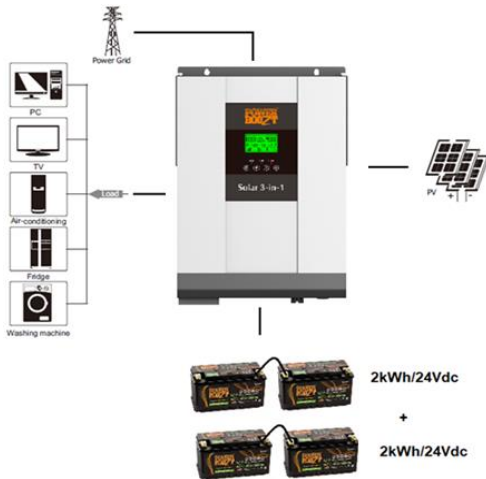

### PB.UPS.2.2.24.Li

Battery-storage / offgrid system

2kVA - 2,5kWh

- Included:
- 1 x solarcombi 2kVA/24Vdc
  - 1 x Lead-acid battery: 2,5kWh/24Vdc
  - 1 x WIFI module
  - 1 x cabinet for batteries
  - 1 x Fuse + fuseholder
  - 1 x cableset

### PB.UPS.3.5.24.li

Battery-storage / offgrid system

3kVA - 5kWh

- Included:
- 1 x solarcombi 3kVA/24Vdc
  - 2 x Lead-acid battery: 2,5kWh/24Vdc
  - 1 x WIFI module
  - 1 x cabinet for batteries
  - 1 x Fuse + fuseholder
  - 1 x cableset