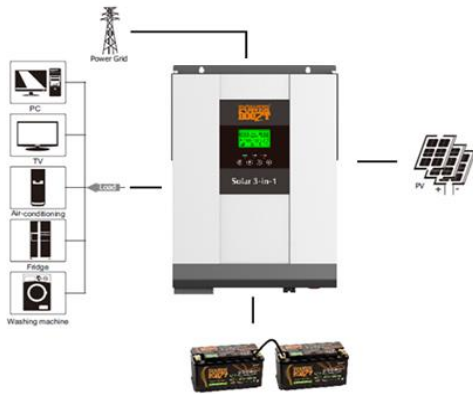

PB.UPS.Li

PB.UPS.2.2.24.Li

Battery-storage / offgrid system 2kVA - 2,5kWh

1. Included:
2. 1 x solarcombi 2kVA/24Vdc
   - 1 x Lead-acid battery: 2,5kWh/24Vdc
   - 1 x WIFI module
   - 1 x cabinet for batteries
   - 1 x Fuse + fuseholder
   - 1 x cableset

not included: solarpanels