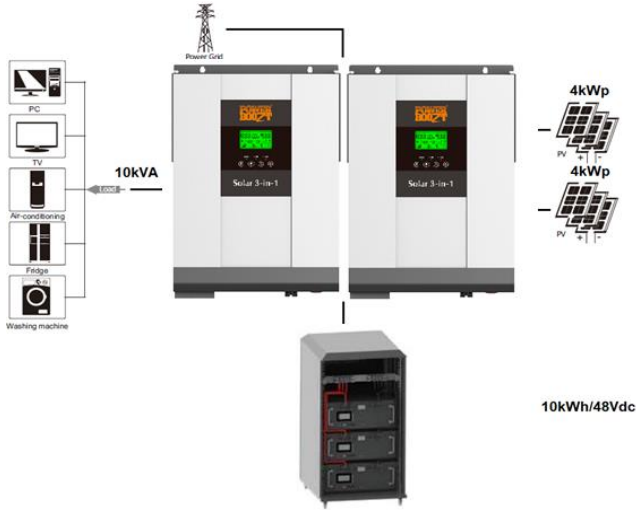

### PB.UPS.5.5.48.Li

Battery-storage / offgrid system

5kVA - 5kWh

- Included:
- 1 x solarcombi 5kVA/48Vdc
  - 1 x Lead-acid battery: 5kWh/48Vdc
  - 1 x WIFI module
  - 1 x cabinet for batteries
  - 1 x Fuse + fuseholder
  - 1 x cableset

not included: solarpanels

**PB.UPS.10.10.48.Li**

Battery-storage / offgrid system 10kVA - 10kWh

- Included:
- 2 x solarcombi 5kVA/48Vdc
  - 2 x Lead-acid battery: 5kWh/48Vdc
  - 1 x WIFI module
  - 1 x cabinet for batteries
  - 1 x Fuse + fuseholder
  - 1 x cableset