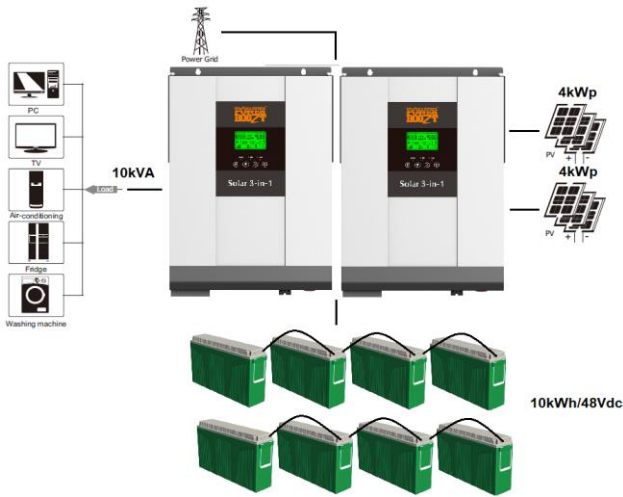

not included: solarpanels

**PB.UPS.3.5.24**

Battery-storage / offgrid system 3kVA - 5kWh

- Included:
- 1 x solarcombi 3kVA/24Vdc
  - 2 x Lead-acid battery: 2,5kWh/24Vdc
  - 1 x WIFI module
  - 1 x cabinet for batteries
  - 1 x Fuse + fuseholder
  - 1 x cableset

not included: solarpanels

**PB.UPS.5.5.48**

Battery-storage / offgrid system 5kVA - 5kWh

- Included:
- 1 x solarcombi 5kVA/48Vdc
  - 1 x Lead-acid battery: 5kWh/48Vdc
  - 1 x WIFI module
  - 1 x cabinet for batteries
  - 1 x Fuse + fuseholder
  - 1 x cableset

not included: solarpanels

**PB.UPS.10.10.48**

Battery-storage / offgrid system 10kVA - 10kWh

- Included:
- 2 x solarcombi 5kVA/48Vdc
  - 2 x Lead-acid battery: 5kWh/48Vdc
  - 1 x WIFI module
  - 1 x cabinet for batteries
  - 1 x Fuse + fuseholder
  - 1 x cableset