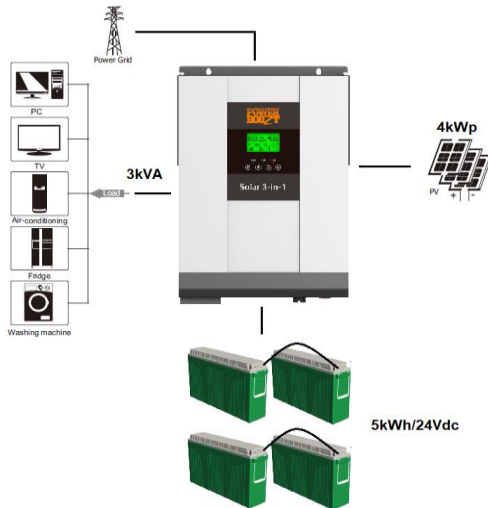

## PB.UPS

**PB.UPS.2.2.24**

Battery-storage / offgrid system 2kVA - 2,5kWh

- Included:
- 1 x solarcombi 2kVA/24Vdc
  - 1 x Lead-acid battery: 2,5kWh/24Vdc
  - 1 x WIFI module
  - 1 x cabinet for batteries
  - 1 x Fuse + fuseholder
  - 1 x cableset

not included: solarpanels

**PB.UPS.3.5.24**

Battery-storage / offgrid system 3kVA - 5kWh

- Included:
- 1 x solarcombi 3kVA/24Vdc
  - 2 x Lead-acid battery: 2,5kWh/24Vdc
  - 1 x WIFI module
  - 1 x cabinet for batteries
  - 1 x Fuse + fuseholder
  - 1 x cableset