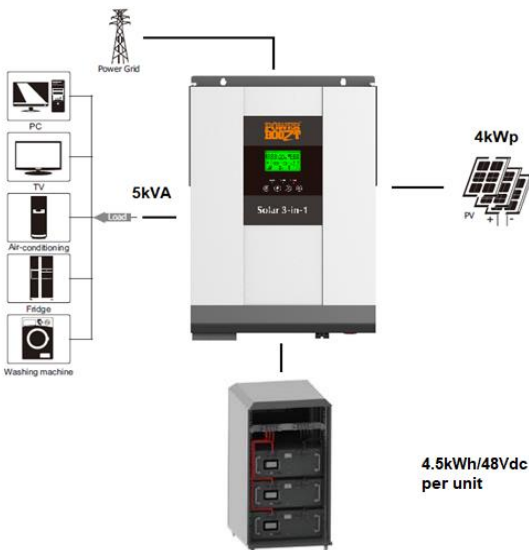

PB.UPS.5.5.48.Li

Battery-storage / offgrid system 5kVA - 5kWh

1. Included:
2. 1 x solarcombi 5kVA/48Vdc
   - 1 x Lead-acid battery: 5kWh/48Vdc
   - 1 x WIFI module
   - 1 x cabinet for batteries
   - 1 x Fuse + fuseholder
   - 1 x cableset

not included: solarpanels