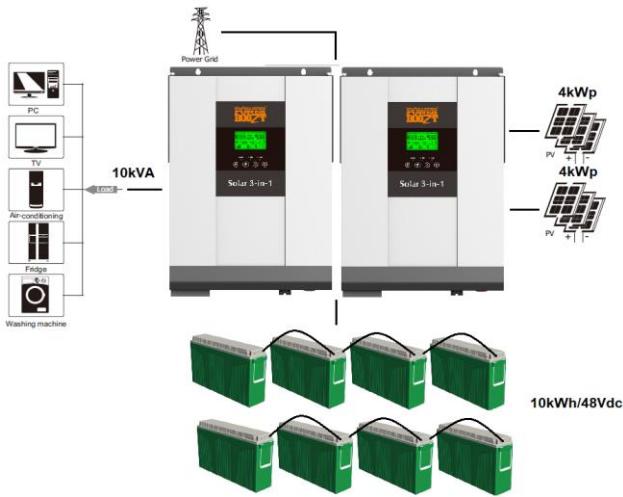

not included: solarpanels

**PB.UPS.3.5.24**

Battery-storage / offgrid system 3kVA - 5kWh

- Included:
- 1 x solarcombi 3kVA/24Vdc
  - 2 x Lead-acid battery: 2,5kWh/24Vdc
  - 1 x WIFI module
  - 1 x cabinet for batteries
  - 1 x Fuse + fuseholder
  - 1 x cableset

not included: solarpanels

**PB.UPS.5.5.48**

Battery-storage / offgrid system 5kVA - 5kWh

- Included:
- 1 x solarcombi 5kVA/48Vdc
  - 1 x Lead-acid battery: 5kWh/48Vdc
  - 1 x WIFI module
  - 1 x cabinet for batteries
  - 1 x Fuse + fuseholder
  - 1 x cableset

not included: solarpanels

**PB.UPS.10.10.48**

Battery-storage / offgrid system 10kVA - 10kWh

- Included:
- 2 x solarcombi 5kVA/48Vdc
  - 2 x Lead-acid battery: 5kWh/48Vdc
  - 1 x WIFI module
  - 1 x cabinet for batteries
  - 1 x Fuse + fuseholder
  - 1 x cableset

not included: solarpanels

**PB.UPS.15.15.48**

Battery-storage / offgrid system\* 15kVA - 15kWh

- Included:
- 3 x solarcombi 5kVA/48Vdc
  - 3 x Lead-acid battery: 5kWh/48Vdc
  - 1 x WIFI module
  - 1 x cabinet for batteries
  - 1 x Fuse + fuseholder
  - 1 x cableset