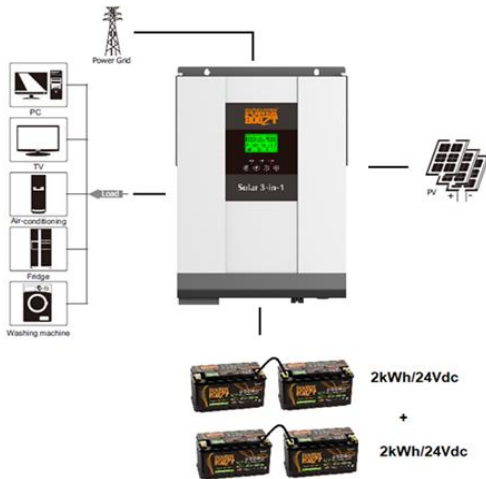

## PB.UPS.Li

**PB.UPS.2.2.24.Li**

Battery-storage / offgrid system 2kVA - 2,5kWh

- Included:
- 1 x solarcombi 2kVA/24Vdc
  - 1 x Lead-acid battery: 2,5kWh/24Vdc
  - 1 x WIFI module
  - 1 x cabinet for batteries
  - 1 x Fuse + fuseholder
  - 1 x cableset

not included: solarpanels

**PB.UPS.3.5.24.Li**

Battery-storage / offgrid system 3kVA - 5kWh

- Included:
- 1 x solarcombi 3kVA/24Vdc
  - 2 x Lead-acid battery: 2,5kWh/24Vdc
  - 1 x WIFI module
  - 1 x cabinet for batteries
  - 1 x Fuse + fuseholder
  - 1 x cableset