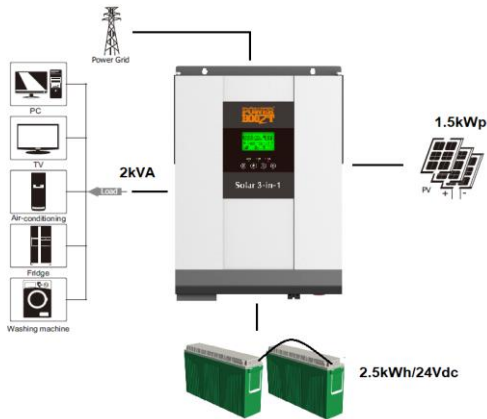

PB.UPS

PB.UPS.2.2.24

Battery-storage / offgrid system 2kVA - 2,5kWh

1. Included:
2. 1 x solarcombi 2kVA/24Vdc
   - 1 x Lead-acid battery: 2,5kWh/24Vdc
   - 1 x WIFI module
   - 1 x cabinet for batteries
   - 1 x Fuse + fuseholder
   - 1 x cableset

not included: solarpanels