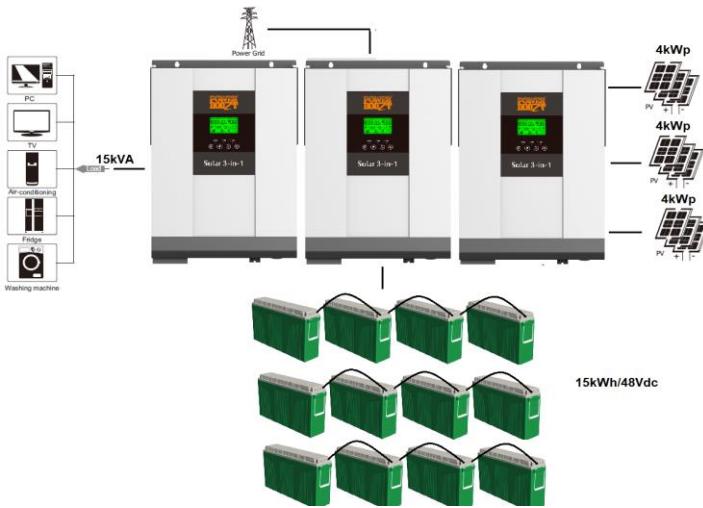

not included: solarpanels

**PB.UPS.3.5.24**

Battery-storage / offgrid system 3kVA - 5kWh

- Included:
- 1 x solarcombi 3kVA/24Vdc
  - 2 x Lead-acid battery: 2,5kWh/24Vdc
  - 1 x WIFI module
  - 1 x cabinet for batteries
  - 1 x Fuse + fuseholder
  - 1 x cableset

not included: solarpanels

**PB.UPS.5.5.48**

Battery-storage / offgrid system 5kVA - 5kWh

- Included:
- 1 x solarcombi 5kVA/48Vdc
  - 1 x Lead-acid battery: 5kWh/48Vdc
  - 1 x WIFI module
  - 1 x cabinet for batteries
  - 1 x Fuse + fuseholder
  - 1 x cableset

not included: solarpanels

**PB.UPS.10.10.48**

Battery-storage / offgrid system 10kVA - 10kWh

- Included:
- 2 x solarcombi 5kVA/48Vdc
  - 2 x Lead-acid battery: 5kWh/48Vdc
  - 1 x WIFI module
  - 1 x cabinet for batteries
  - 1 x Fuse + fuseholder
  - 1 x cableset

not included: solarpanels

**PB.UPS.15.15.48**

Battery-storage / offgrid system\* 15kVA - 15kWh

- Included:
- 3 x solarcombi 5kVA/48Vdc
  - 3 x Lead-acid battery: 5kWh/48Vdc
  - 1 x WIFI module
  - 1 x cabinet for batteries
  - 1 x Fuse + fuseholder
  - 1 x cableset