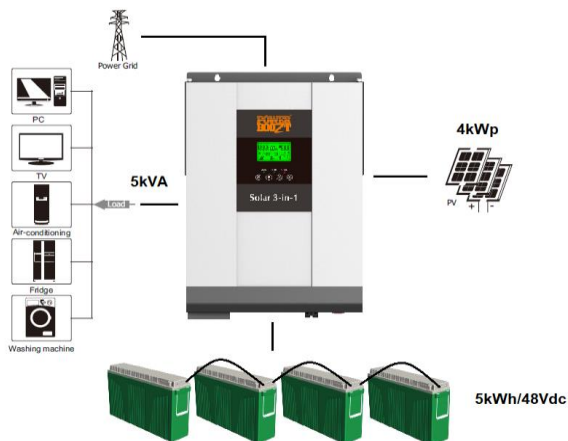

## PB.UPS

**PB.UPS.2.2.24**

Battery-storage / offgrid system 2kVA - 2,5kWh

- Included:
- 1 x solarcombi 2kVA/24Vdc
  - 1 x Lead-acid battery: 2,5kWh/24Vdc
  - 1 x WIFI module
  - 1 x cabinet for batteries
  - 1 x Fuse + fuseholder
  - 1 x cableset

not included: solarpanels

**PB.UPS.3.5.24**

Battery-storage / offgrid system 3kVA - 5kWh

- Included:
- 1 x solarcombi 3kVA/24Vdc
  - 2 x Lead-acid battery: 2,5kWh/24Vdc
  - 1 x WIFI module
  - 1 x cabinet for batteries
  - 1 x Fuse + fuseholder
  - 1 x cableset

not included: solarpanels

**PB.UPS.5.5.48**

Battery-storage / offgrid system 5kVA - 5kWh

- Included:
- 1 x solarcombi 5kVA/48Vdc
  - 1 x Lead-acid battery: 5kWh/48Vdc
  - 1 x WIFI module
  - 1 x cabinet for batteries
  - 1 x Fuse + fuseholder
  - 1 x cableset

not included: solarpanels

**PB.UPS.10.10.48**

Battery-storage / offgrid system 10kVA - 10kWh

- Included:
- 2 x solarcombi 5kVA/48Vdc
  - 2 x Lead-acid battery: 5kWh/48Vdc
  - 1 x WIFI module
  - 1 x cabinet for batteries
  - 1 x Fuse + fuseholder
  - 1 x cableset