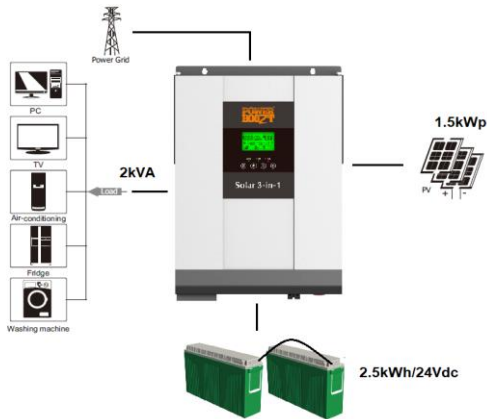

## PB.UPS

**PB.UPS.2.2.24**

Battery-storage / offgrid system 2kVA - 2,5kWh

- Included:
- 1 x solarcombi 2kVA/24Vdc
  - 1 x Lead-acid battery: 2,5kWh/24Vdc
  - 1 x WIFI module
  - 1 x cabinet for batteries
  - 1 x Fuse + fuseholder
  - 1 x cableset

not included: solarpanels

**PB.UPS.3.5.24**

Battery-storage / offgrid system 3kVA - 5kWh

- Included:
- 1 x solarcombi 3kVA/24Vdc
  - 2 x Lead-acid battery: 2,5kWh/24Vdc
  - 1 x WIFI module
  - 1 x cabinet for batteries
  - 1 x Fuse + fuseholder
  - 1 x cableset

not included: solarpanels

**PB.UPS.15.15.48.Li**

Battery-storage / offgrid system\* 15kVA - 15kWh

- Included:
- 3 x solarcombi 5kVA/48Vdc
  - 3 x Lead-acid battery: 5kWh/48Vdc
  - 1 x WIFI module
  - 1 x cabinet for batteries
  - 1 x Fuse + fuseholder
  - 1 x cableset