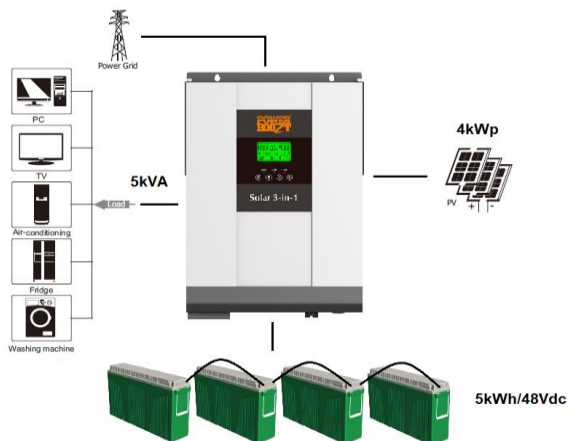

## PB.UPS

**PB.UPS.2.2.24**

Battery-storage / offgrid system 2kVA - 2,5kWh

- Included:
- 1 x solarcombi 2kVA/24Vdc
  - 1 x Lead-acid battery: 2,5kWh/24Vdc
  - 1 x WIFI module
  - 1 x cabinet for batteries
  - 1 x Fuse + fuseholder
  - 1 x cableset

not included: solarpanels

**PB.UPS.3.5.24**

Battery-storage / offgrid system 3kVA - 5kWh

- Included:
- 1 x solarcombi 3kVA/24Vdc
  - 2 x Lead-acid battery: 2,5kWh/24Vdc
  - 1 x WIFI module
  - 1 x cabinet for batteries
  - 1 x Fuse + fuseholder
  - 1 x cableset

not included: solarpanels

**PB.UPS.5.5.48**

Battery-storage / offgrid system 5kVA - 5kWh

- Included:
- 1 x solarcombi 5kVA/48Vdc
  - 1 x Lead-acid battery: 5kWh/48Vdc
  - 1 x WIFI module
  - 1 x cabinet for batteries
  - 1 x Fuse + fuseholder
  - 1 x cableset