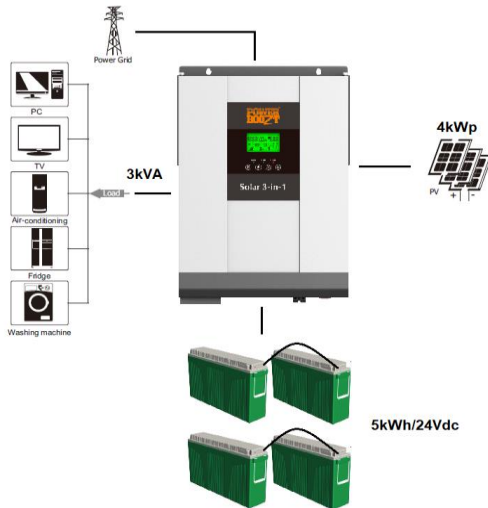

## PB.UPS

**PB.UPS.2.2.24**

Battery-storage / offgrid system 2kVA - 2,5kWh

- Included:
- 1 x solarcombi 2kVA/24Vdc
  - 1 x Lead-acid battery: 2,5kWh/24Vdc
  - 1 x WIFI module
  - 1 x cabinet for batteries
  - 1 x Fuse + fuseholder
  - 1 x cableset

not included: solarpanels

**PB.UPS.3.5.24**

Battery-storage / offgrid system 3kVA - 5kWh

- Included:
- 1 x solarcombi 3kVA/24Vdc
  - 2 x Lead-acid battery: 2,5kWh/24Vdc
  - 1 x WIFI module
  - 1 x cabinet for batteries
  - 1 x Fuse + fuseholder
  - 1 x cableset

not included: solarpanels

**PB.UPS.5.5.48**

Battery-storage / offgrid system 5kVA - 5kWh

- Included:
- 1 x solarcombi 5kVA/48Vdc
  - 1 x Lead-acid battery: 5kWh/48Vdc
  - 1 x WIFI module
  - 1 x cabinet for batteries
  - 1 x Fuse + fuseholder
  - 1 x cableset