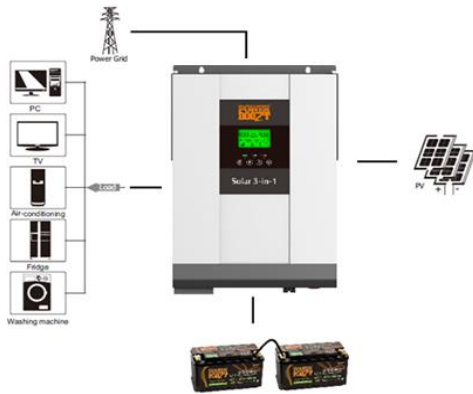

PB.UPS.Li

PB.UPS.2.2.24.Li

Battery-storage / offgrid system

2kVA - 2,5kWh

1. Included:
2. 1 x solarcombi 2kVA/24Vdc
   - 1 x Lead-acid battery: 2,5kWh/24Vdc
   - 1 x WIFI module
   - 1 x cabinet for batteries
   - 1 x Fuse + fuseholder
   - 1 x cableset

not included: solarpanels