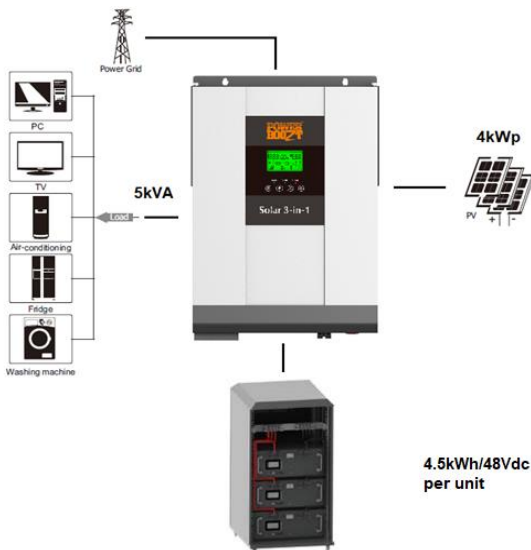

PB.UPS.5.5.48.Li

Battery-storage / offgrid system

5kVA - 5kWh

1. Included:
2. 1 x solarcombi 5kVA/48Vdc
   - 1 x Lead-acid battery: 5kWh/48Vdc
   - 1 x WIFI module
   - 1 x cabinet for batteries
   - 1 x Fuse + fuseholder
   - 1 x cableset

not included: solarpanels