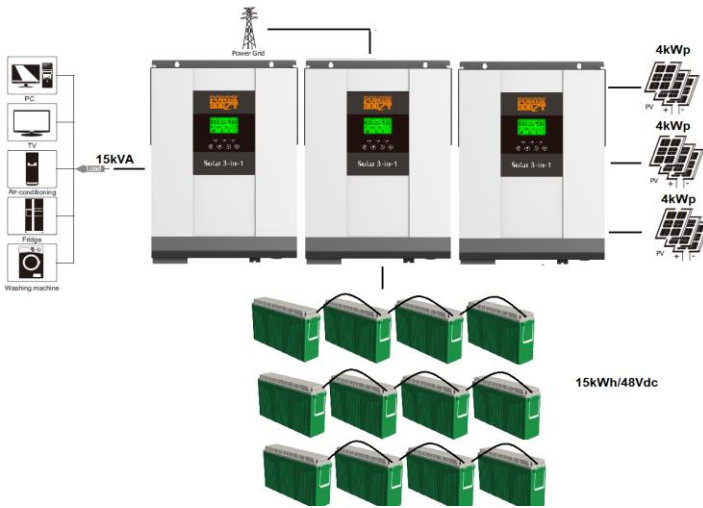

not included: solarpanels

**PB.UPS.5.5.48**

Battery-storage / offgrid system 5kVA - 5kWh

- Included:
- 1 x solarcombi 5kVA/48Vdc
  - 1 x Lead-acid battery: 5kWh/48Vdc
  - 1 x WIFI module
  - 1 x cabinet for batteries
  - 1 x Fuse + fuseholder
  - 1 x cableset

not included: solarpanels

**PB.UPS.10.10.48**

Battery-storage / offgrid system 10kVA - 10kWh

- Included:
- 2 x solarcombi 5kVA/48Vdc
  - 2 x Lead-acid battery: 5kWh/48Vdc
  - 1 x WIFI module
  - 1 x cabinet for batteries
  - 1 x Fuse + fuseholder
  - 1 x cableset

not included: solarpanels

**PB.UPS.15.15.48**

Battery-storage / offgrid system\* 15kVA - 15kWh

- Included:
- 3 x solarcombi 5kVA/48Vdc
  - 3 x Lead-acid battery: 5kWh/48Vdc
  - 1 x WIFI module
  - 1 x cabinet for batteries
  - 1 x Fuse + fuseholder
  - 1 x cableset