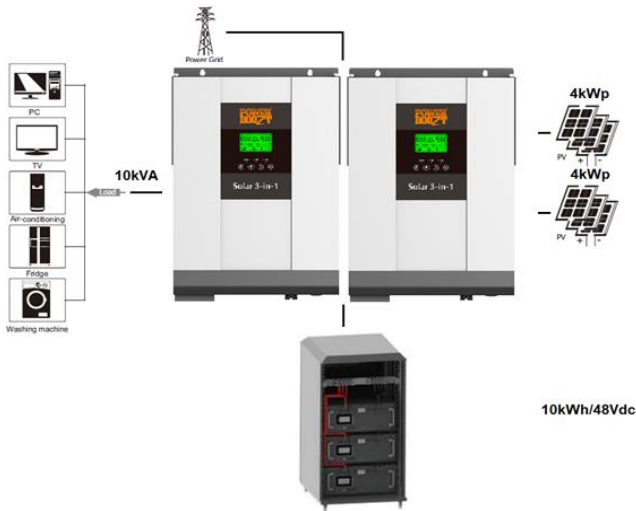

PB.UPS.10.10.48.Li